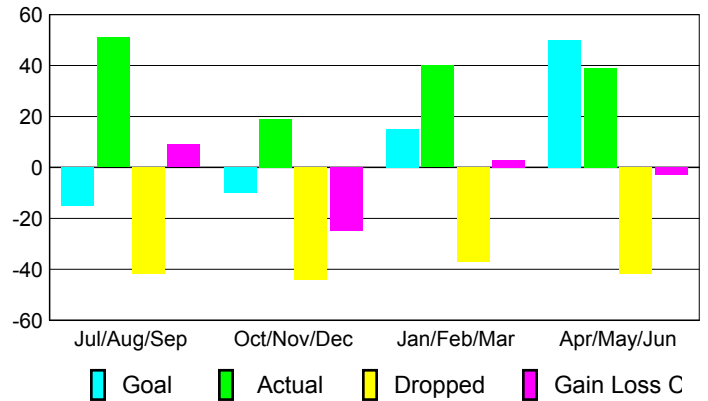

Membership Results 2009-2010

Goal, New, Dropped, Gain/Loss