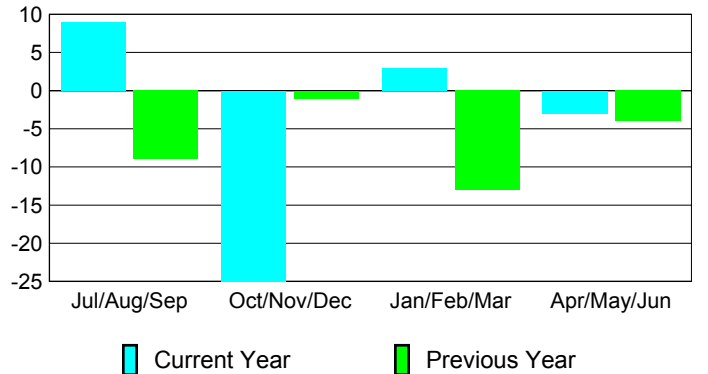

Month	Net Memb Goal	Actual New Memb	Actual Dropped Memb	Gain/Loss of Memb	Gain/Loss of Memb
Jul/Aug/Sep	-15	51	-42	9	-9
Oct/Nov/Dec	-10	19	-44	-25	-1
Jan/Feb/Mar	15	40	-37	3	-13
Apr/May/June	50	39	-42	-3	-4
Totals	40	149	-165	-16	-27

Membership Results 2009-2010

Goal, New, Dropped, Gain/Loss

Comparison of Club Gain/Loss

Current Year Compared to the Previous Year

Comparison of Membership Gain/Loss

Current Year Compared to the Previous Year

YTD Status Quo Clubs 2009-2010

Status Quo Clubs Compared to Status Quo Members

Gender Comparison 2009-2010

Jul/Aug/Sep

Oct/Nov/Dec

Jan/Feb/Mar

Apr/May/June

Male